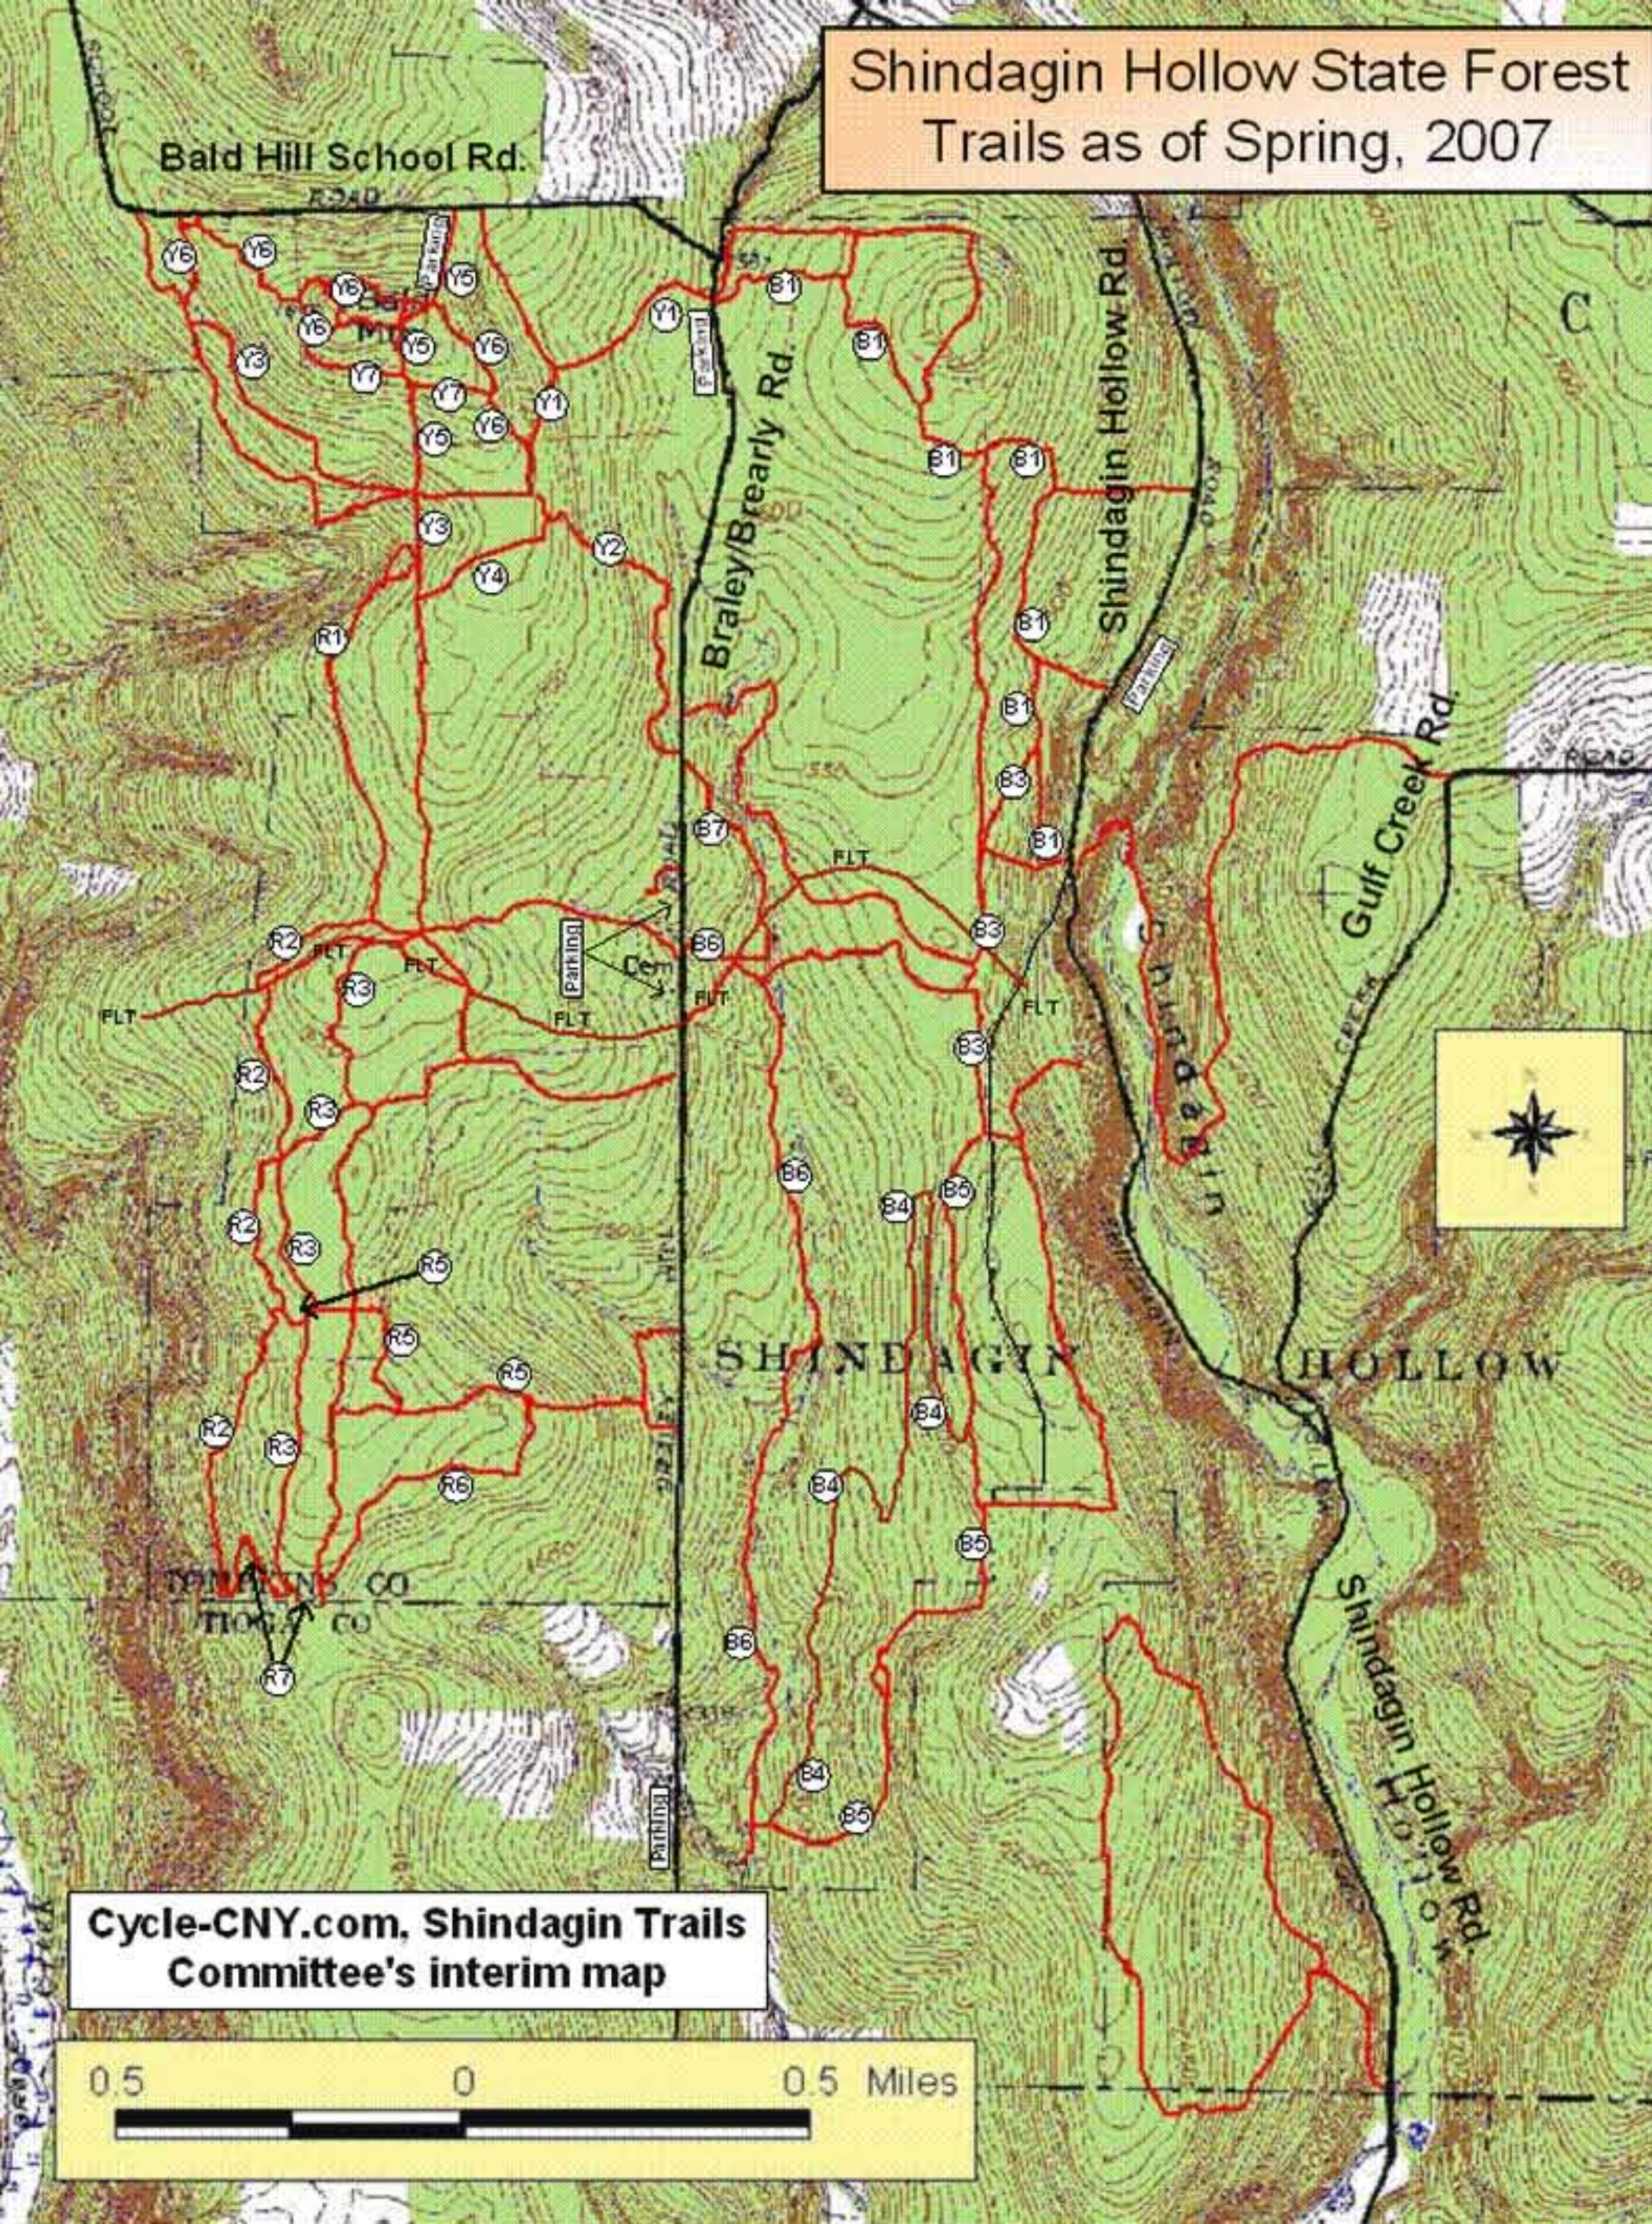

Shindagin Hollow State Forest Trails as of Spring, 2007

Cycle-CNY.com, Shindagin Trails
Committee's interim map

0.5 0 0.5 Miles